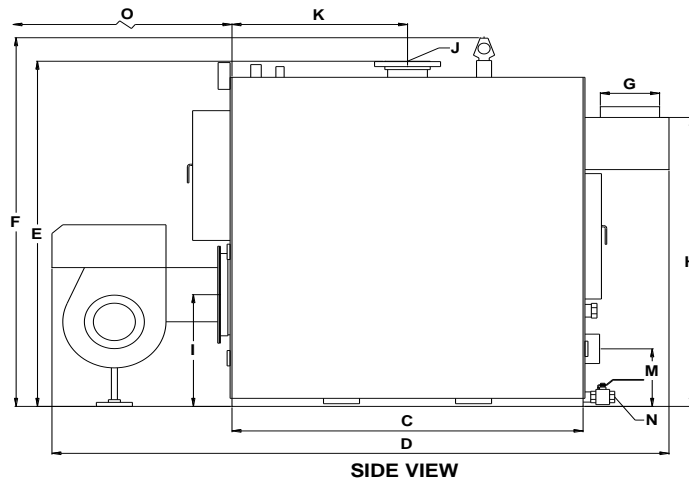

BOILER RATINGS & DIMENSIONS

MODEL: A3W-	580	800	950	1150	1450	1800	2070	2200	2650	3000	3350	3680
Gas Input (MBH)	695	960	1,140	1,385	1,745	2,165	2,490	2,650	3,190	3,610	4,035	4,430
Oil Input (GPH)	5.0	6.9	8.1	9.9	12.5	15.5	17.8	18.9	22.8	25.8	28.8	31.6
Output (MBH)	580	800	950	1,150	1,450	1,800	2,070	2,200	2,650	3,000	3,350	3,680
Output (Horsepower)	17	24	28	34	43	54	62	66	80	90	100	110
Htg Surf. FS (Sq Ft)	60	87	102	125	155	200	235	235	285	325	359	400
Htg Surf. WS (Sq Ft)	66	93	111	138	170	221	258	258	315	359	397	447
Furnace Vol (Cu Ft)	4.5	6.1	6.1	7.7	9.3	13.6	15.8	15.8	20.3	20.3	23.2	26.0
Water Cap. (Gal)	80	104	99	123	145	197	229	229	272	260	300	337
Dry Weight (LBS)	1,650	1,925	2,000	2,375	2,575	3,275	3,675	3,675	4,400	4,850	5,250	5,500
A Width	28	28	28	28	28	34	34	34	34	34	34	34
B Width With Trim	30	30	30	30	30	36	36	36	36	36	36	36
C Length of Skid	29	39	39	49	59	59	68	68	68	68	78	88
D Overall Length	64	76	76	92	110	112	121	121	128	128	138	154
E Supply Height	58	58	58	58	58	64	64	64	72	72	72	72
F Height With Trim	64	64	64	64	64	71	71	71	80	80	80	80
G Stack Dia., O.D.	6	8	8	8	8	10	10	10	12	12	12	12
H Stack Height	48	48	48	48	48	56	56	56	62	62	62	62
I Burner Port Height	18	18	18	18	18	20	20	20	20	20	20	20
J Supply Size (*Flg)	2	2	3	3	3	*4	*4	*4	*4	*4	*4	*4
K Supply Location	14½	19½	19½	24½	29	29	34	34	34	34	39	44
L Return Size (NPT)	2	2	3	3	3	4	4	4	4	4	4	4
M Return Height	8½	8½	8½	8½	8½	10½	10½	10½	10½	10½	10½	10½
N BD/Drain Size	1½	1½	1½	1½	1½	1½	1½	1½	1½	1½	1½	1½
O Tube Pull Space	30	40	40	50	60	60	69	69	69	69	79	89

ALL DIMENSIONS ARE IN INCHES. DIMENSIONS SUBJECT TO CHANGE WITHOUT NOTICE. CERTIFIED DRAWING AVAILABLE UPON REQUEST.

QUALITY • PERFORMANCE • EFFICIENCY • EXPERIENCE

“QUALITY PRODUCTS BY LOYAL CRAFTSMEN” STEEL BOILERS & WATER HEATERS SINCE 1936