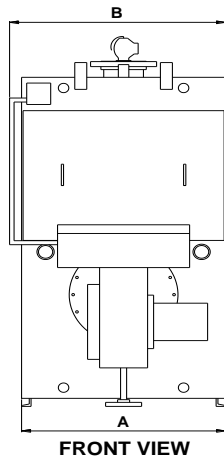

BOILER RATINGS & DIMENSIONS

MODEL: A3W-	580	800	950	1150	1450	1800	2070	2200	2650	3000	3350	3680
Gas Input (MBH)	695	960	1,140	1,385	1,745	2,165	2,490	2,650	3,190	3,610	4,035	4,430
Oil Input (GPH)	5.0	6.9	8.1	9.9	12.5	15.5	17.8	18.9	22.8	25.8	28.8	31.6
Output (MBH)	580	800	950	1,150	1,450	1,800	2,070	2,200	2,650	3,000	3,350	3,680
Output (Horsepower)	17	24	28	34	43	54	62	66	80	90	100	110
Htg Surf. FS (Sq Ft)	60	87	102	125	155	200	235	235	285	325	359	400
Htg Surf. WS (Sq Ft)	66	93	111	138	170	221	258	258	315	359	397	447
Furnace Vol (Cu Ft)	4.5	6.1	6.1	7.7	9.3	13.6	15.8	15.8	20.3	20.3	23.2	26.0
Water Cap. (Gal)	80	104	99	123	145	197	229	229	272	260	300	337
Dry Weight (LBS)	1,650	1,925	2,000	2,375	2,575	3,275	3,675	3,675	4,400	4,850	5,250	5,500
A Width	28	28	28	28	28	34	34	34	34	34	34	34
B Width With Trim	30	30	30	30	30	36	36	36	36	36	36	36
C Length of Skid	29	39	39	49	59	59	68	68	68	68	78	88
D Overall Length	64	76	76	92	110	112	121	121	128	128	138	154
E Supply Height	58	58	58	58	58	64	64	64	72	72	72	72
F Height With Trim	64	64	64	64	64	71	71	71	80	80	80	80
G Stack Dia., O.D.	6	8	8	8	8	10	10	10	12	12	12	12
H Stack Height	48	48	48	48	48	56	56	56	62	62	62	62
I Burner Port Height	18	18	18	18	18	20	20	20	20	20	20	20
J Supply Size (*Flg)	2	2	3	3	3	*4	*4	*4	*4	*4	*4	*4
K Supply Location	14½	19½	19½	24½	29	29	34	34	34	34	39	44
L Return Size (NPT)	2	2	3	3	3	4	4	4	4	4	4	4
M Return Height	8½	8½	8½	8½	8½	10½	10½	10½	10½	10½	10½	10½
N BD/Drain Size	1½	1½	1½	1½	1½	1½	1½	1½	1½	1½	1½	1½
O Tube Pull Space	30	40	40	50	60	60	69	69	69	69	79	89

ALL DIMENSIONS ARE IN INCHES. DIMENSIONS SUBJECT TO CHANGE WITHOUT NOTICE. CERTIFIED DRAWING AVAILABLE UPON REQUEST.

QUALITY • PERFORMANCE • EFFICIENCY • EXPERIENCE

“QUALITY PRODUCTS BY LOYAL CRAFTSMEN” STEEL BOILERS & WATER HEATERS SINCE 1936